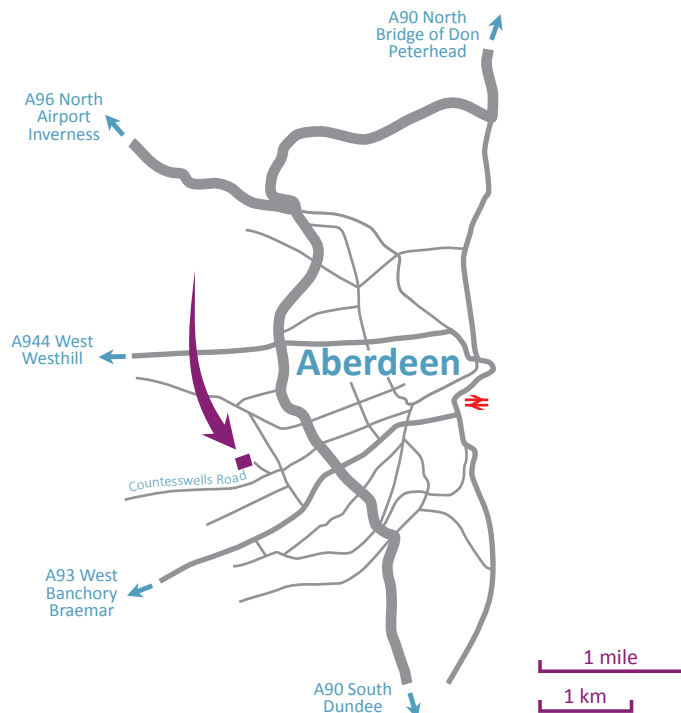

Directions to the Aberdeen site

The James
Hutton
Institute

The **Aberdeen site** of the James Hutton Institute is situated at Craigiebuckler to the west of the city centre.

By road

From Aberdeen: Leave the city centre in a westerly direction on Union Street and at the traffic lights bear left on to Holburn Street (signposted A9013 for Braemar, Dundee, Perth). At the next traffic lights turn right on to Great Western Road (A93 Braemar) and continue until the traffic lights junction with the A90 (South Anderson Drive). Turn right on to South Anderson Drive and at the next roundabout turn left into Seafield Road. Continue to the traffic lights and go straight ahead on to Countesswells Road. Take the second on the right into Macaulay Drive, where the James Hutton Institute is signposted.

From Inverness: Take the A96 towards Aberdeen. Continue following signs for A96 Aberdeen until reaching the Haudagain roundabout and take the third exit for the A90 signposted Braemar, Dundee and Perth (North Anderson Drive). Continue on the A90 until reaching the roundabout junction with Cromwell Road and Seafield Road. Turn right into Seafield Road. Continue to the traffic lights and go straight ahead on to Countesswells Road. Take the second on the right into Macaulay Drive, where the James Hutton Institute is signposted.

From Dundee: Take the A90 north to Aberdeen. At the Bridge of Dee roundabout take the second exit signposted A90 for Peterhead and Fraserburgh (South Anderson Drive) and continue on the A90 until reaching the roundabout junction with Seafield Road and Cromwell Road. Turn left into Seafield Road. Continue to the traffic lights and go straight ahead on to Countesswells Road. Take the second on the right into Macaulay Drive, where the James Hutton Institute is signposted.